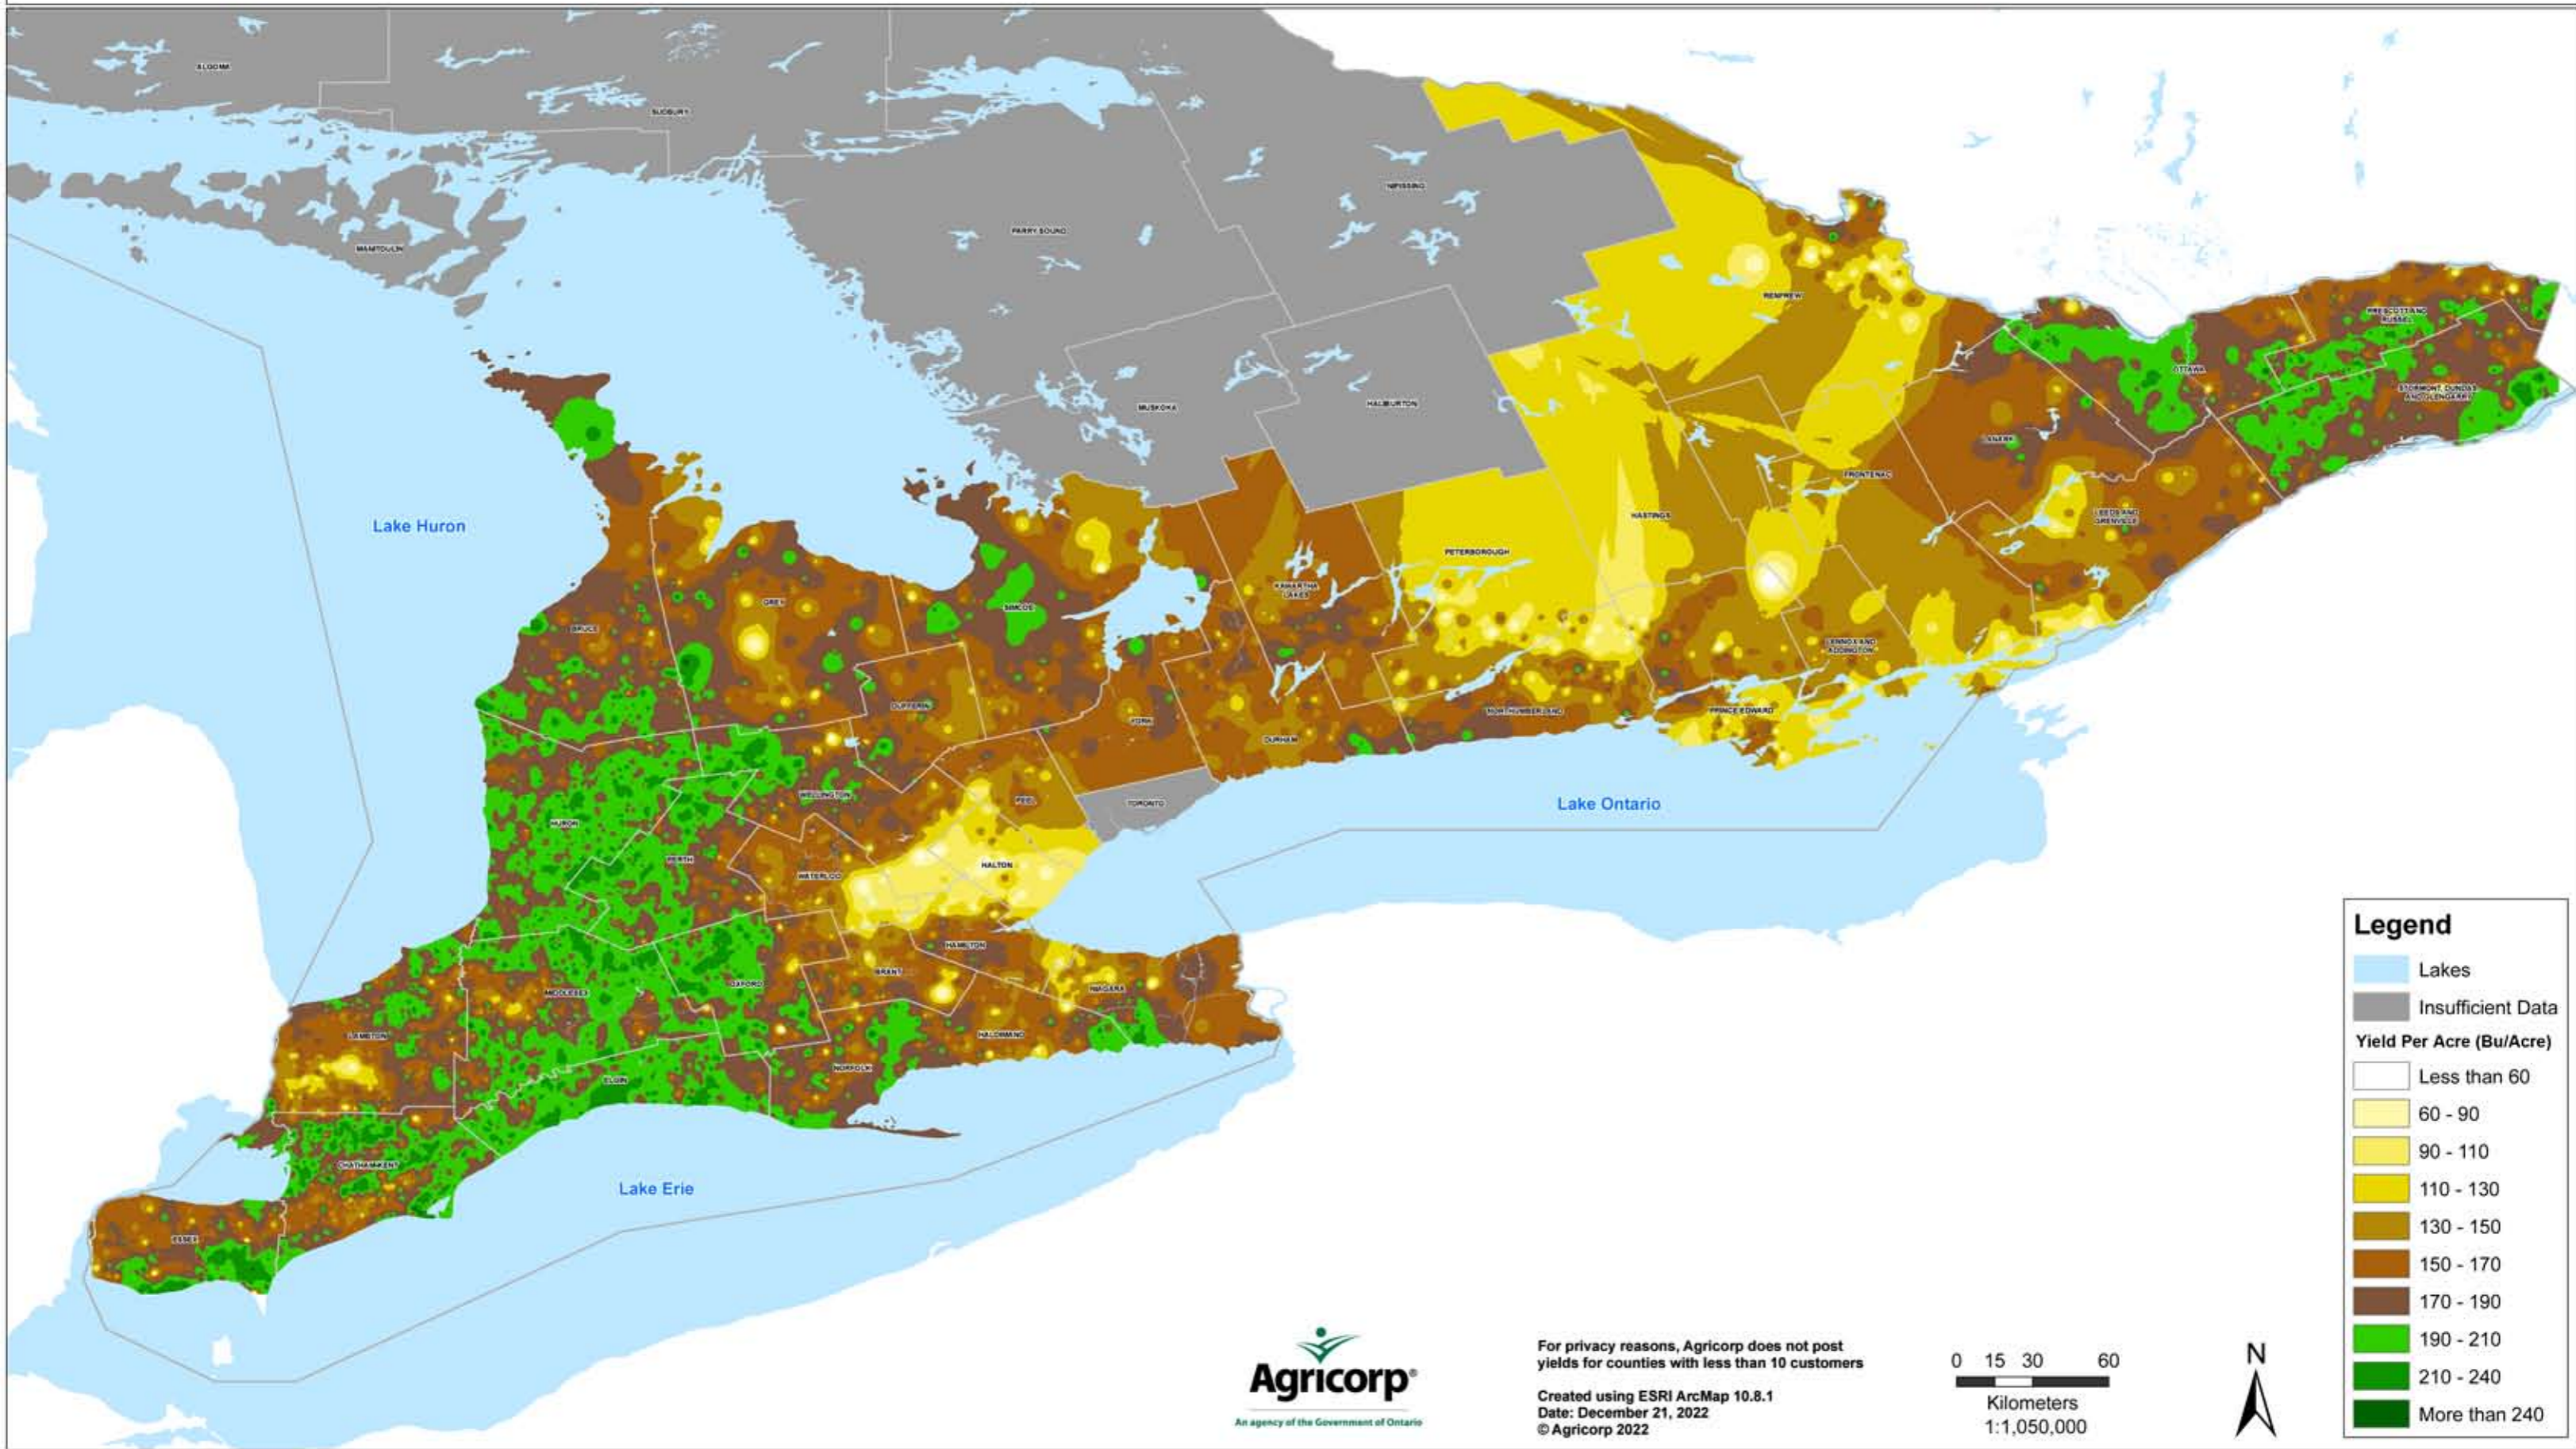

Corn: Harvested yields reported for Production Insurance (2022)

For full Ontario average yields, visit OMAFRA's website

Legend

- Lakes
- Insufficient Data
- Yield Per Acre (Bu/Acre)
- Less than 60
- 60 - 90
- 90 - 110
- 110 - 130
- 130 - 150
- 150 - 170
- 170 - 190
- 190 - 210
- 210 - 240
- More than 240

For privacy reasons, Agricorp does not post yields for counties with less than 10 customers
Created using ESRI ArcMap 10.8.1
Date: December 21, 2022
© Agricorp 2022