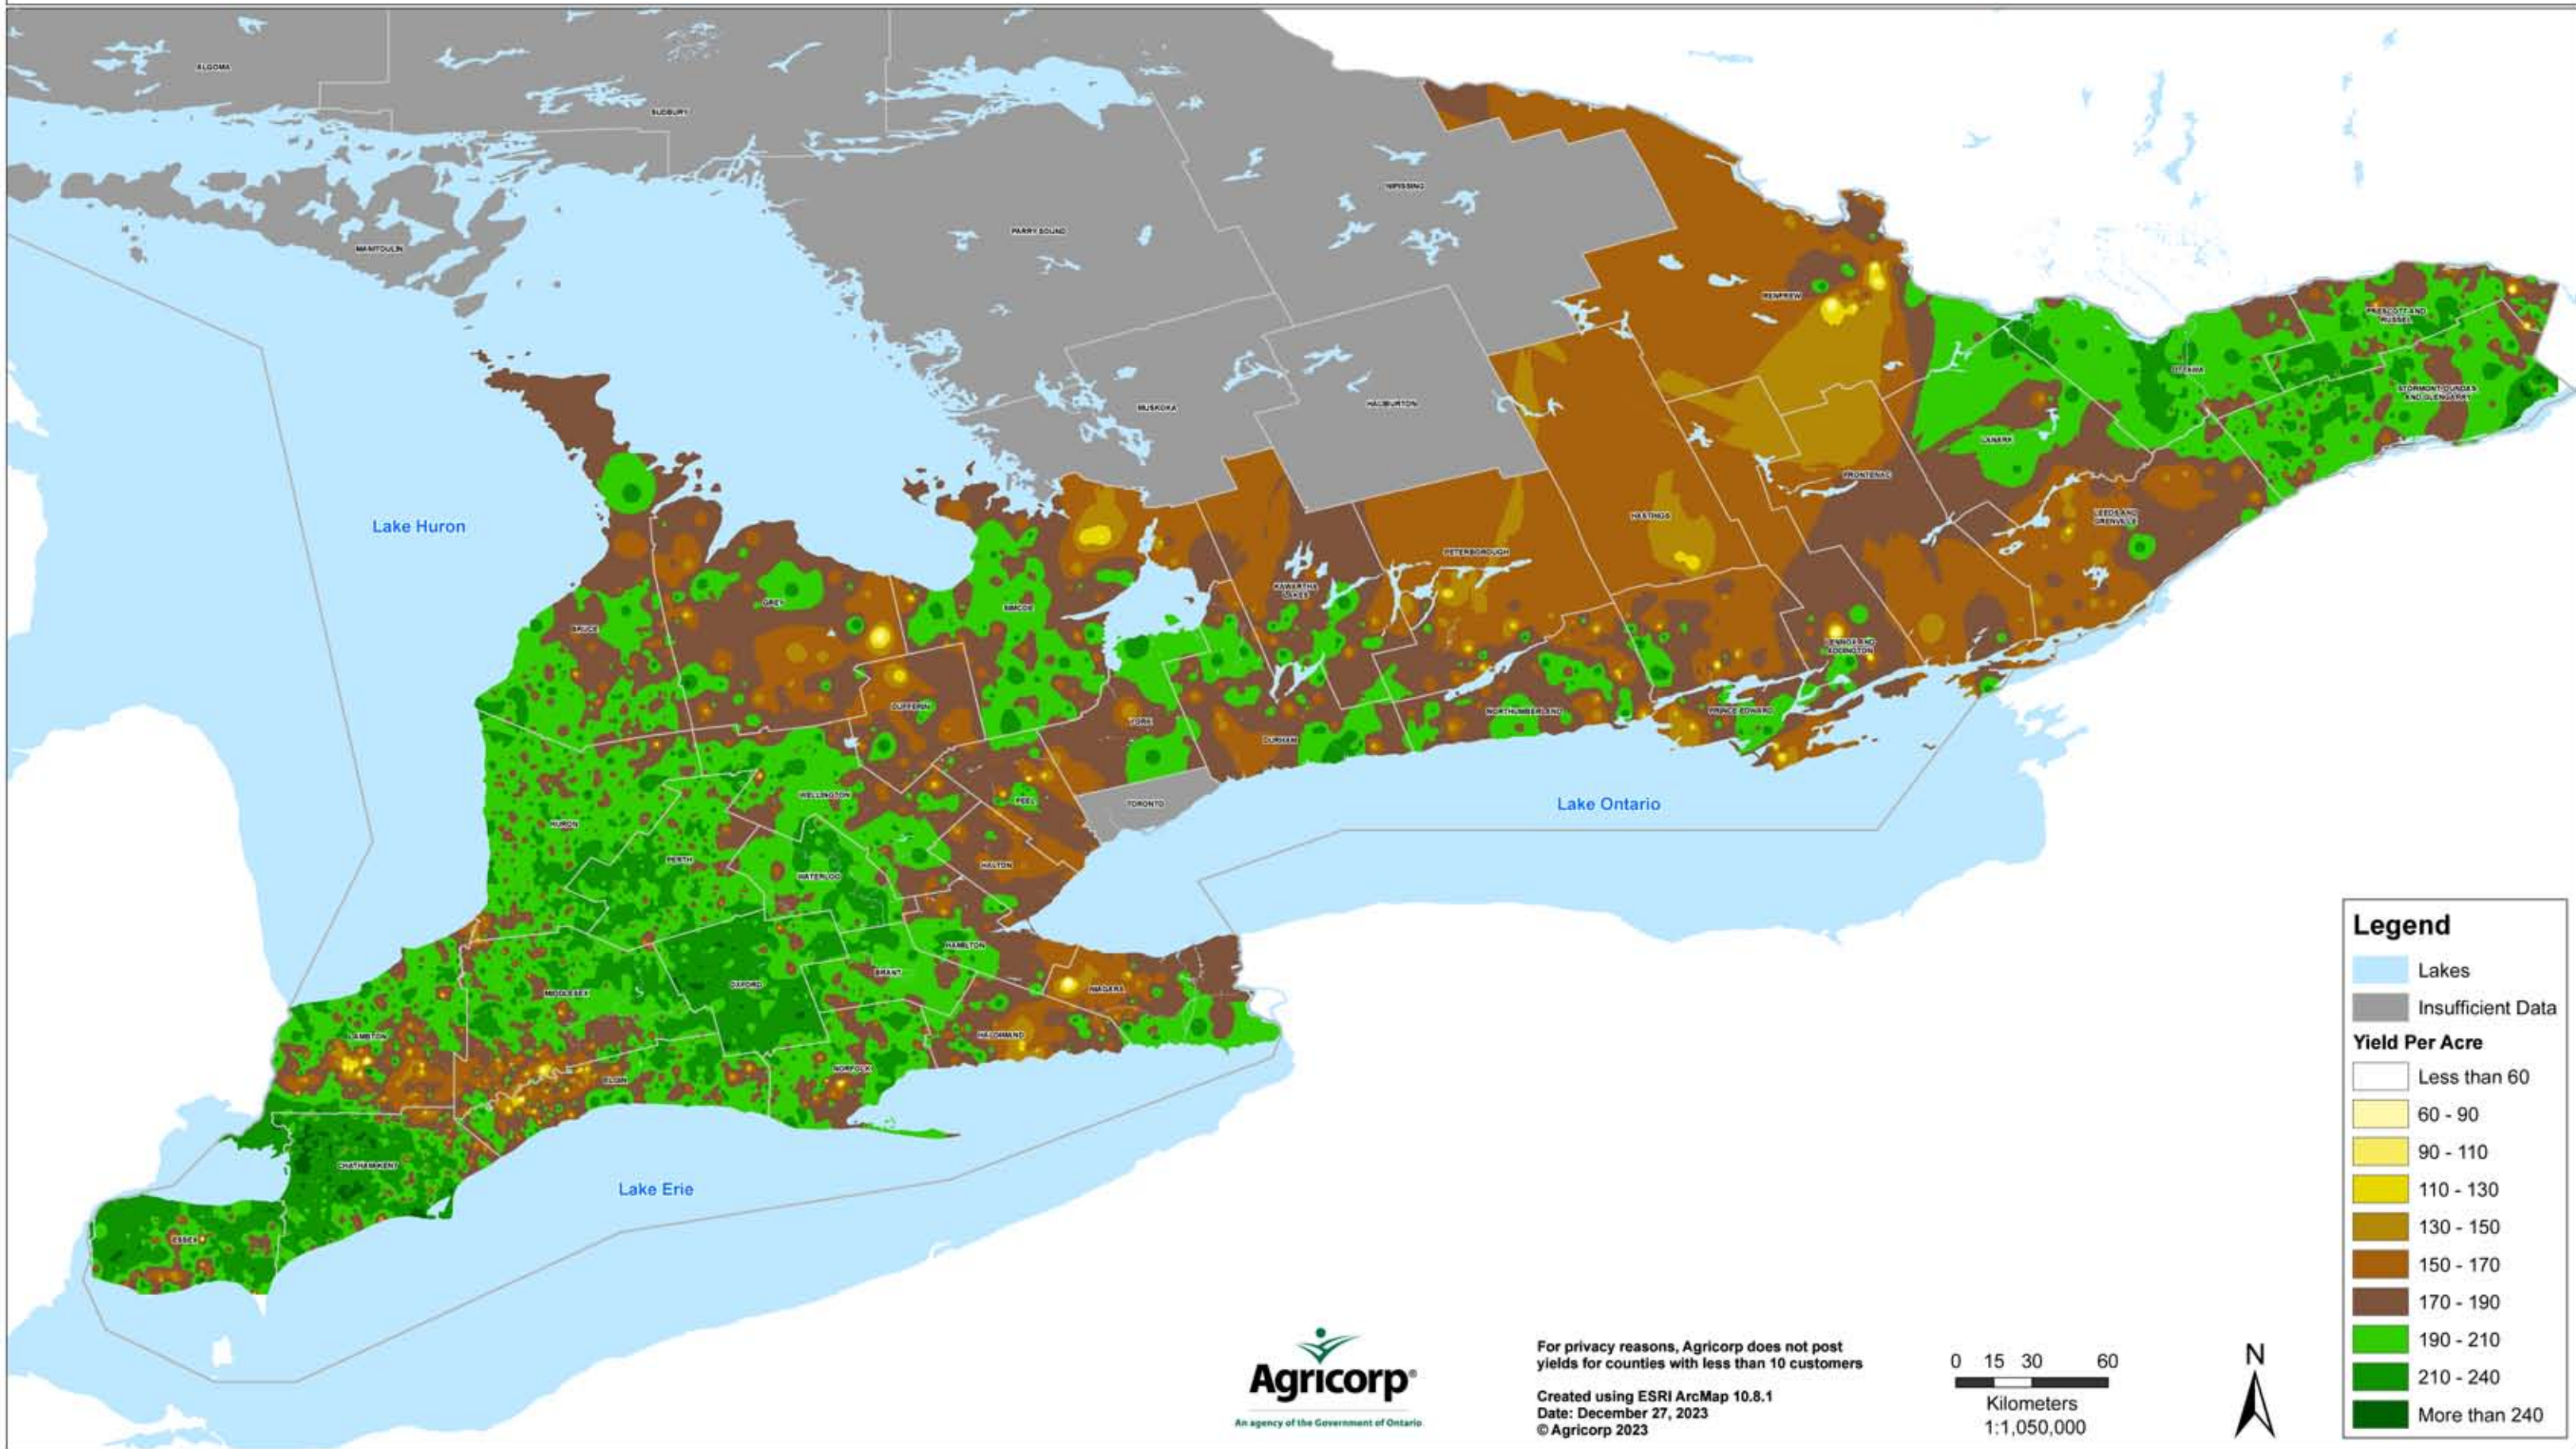

Corn: Harvested yields reported for Production Insurance (2023)

For full Ontario average yields, visit [OMAFRA's website](https://www.ontario.ca/govt/omafra)

Legend

- Lakes
- Insufficient Data
- Yield Per Acre**
- Less than 60
- 60 - 90
- 90 - 110
- 110 - 130
- 130 - 150
- 150 - 170
- 170 - 190
- 190 - 210
- 210 - 240
- More than 240

For privacy reasons, Agricorp does not post yields for counties with less than 10 customers
Created using ESRI ArcMap 10.8.1
Date: December 27, 2023
© Agricorp 2023