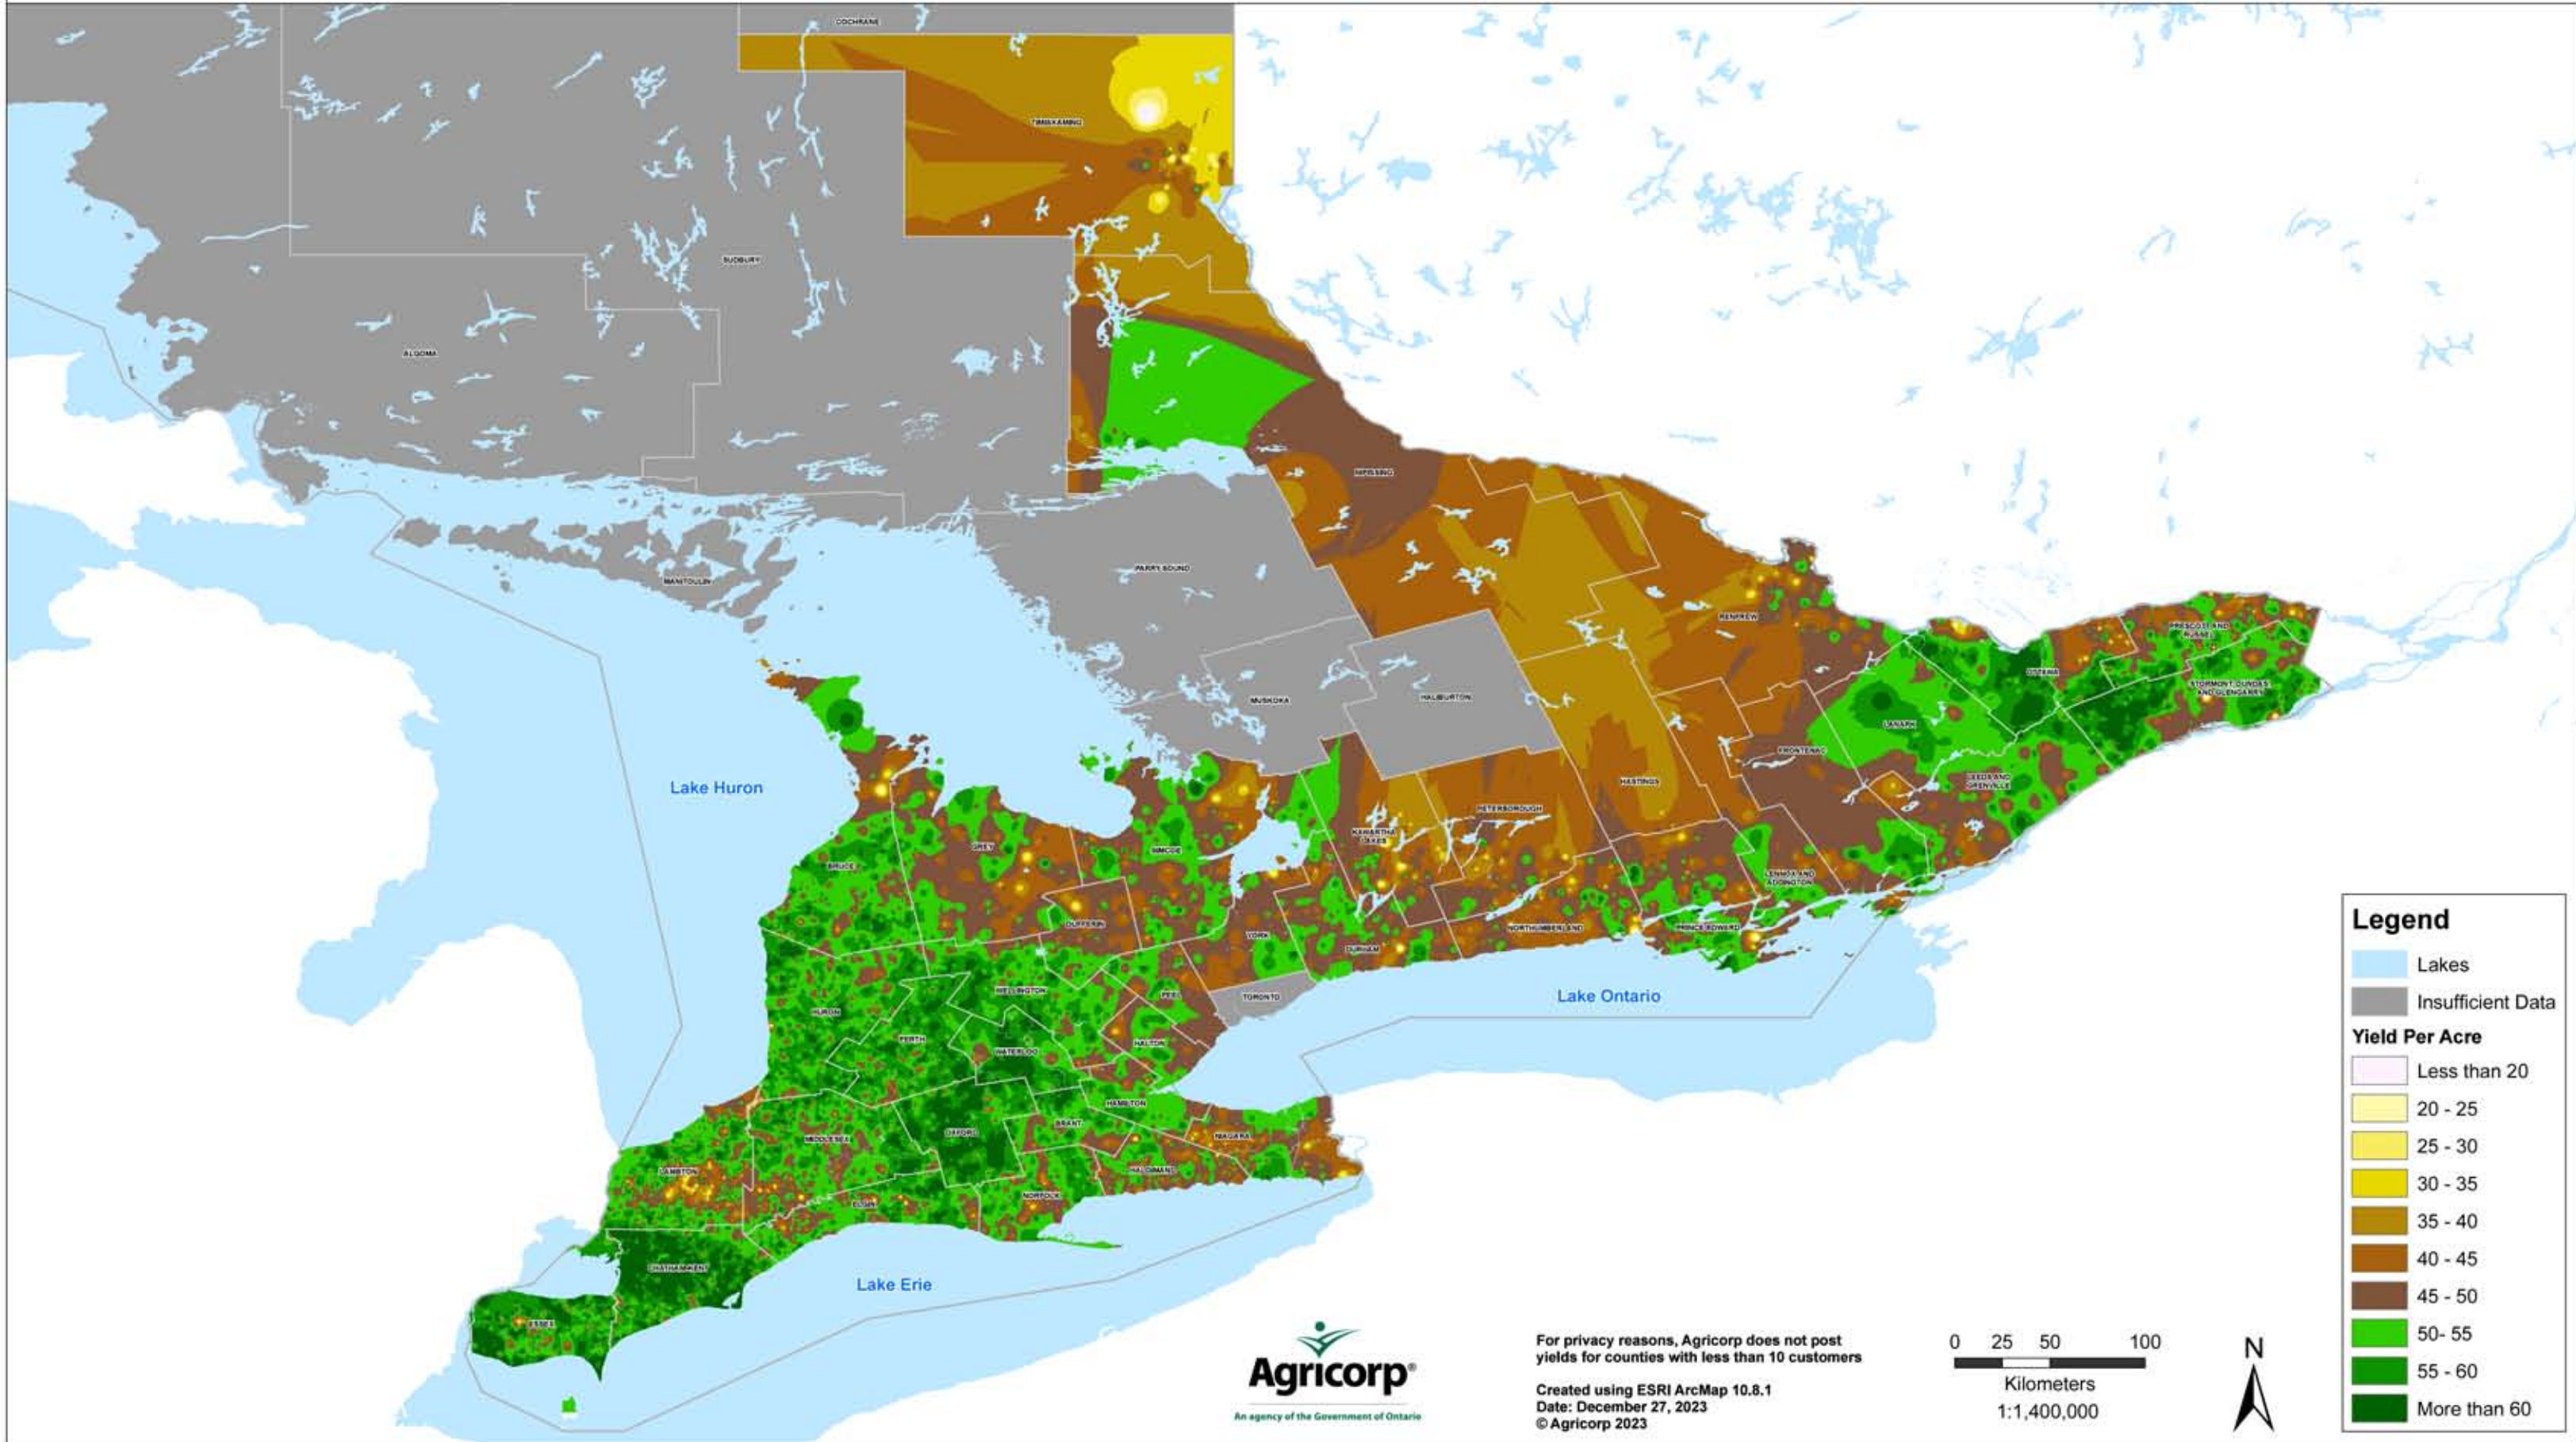

Soybeans: Harvested yields reported for Production Insurance (2023)

For full Ontario average yields, visit [OMAFRA's website](https://www.omafra.on.ca)

For privacy reasons, Agricorp does not post yields for counties with less than 10 customers
Created using ESRI ArcMap 10.8.1
Date: December 27, 2023
© Agricorp 2023

0 25 50 100
Kilometers
1:1,400,000