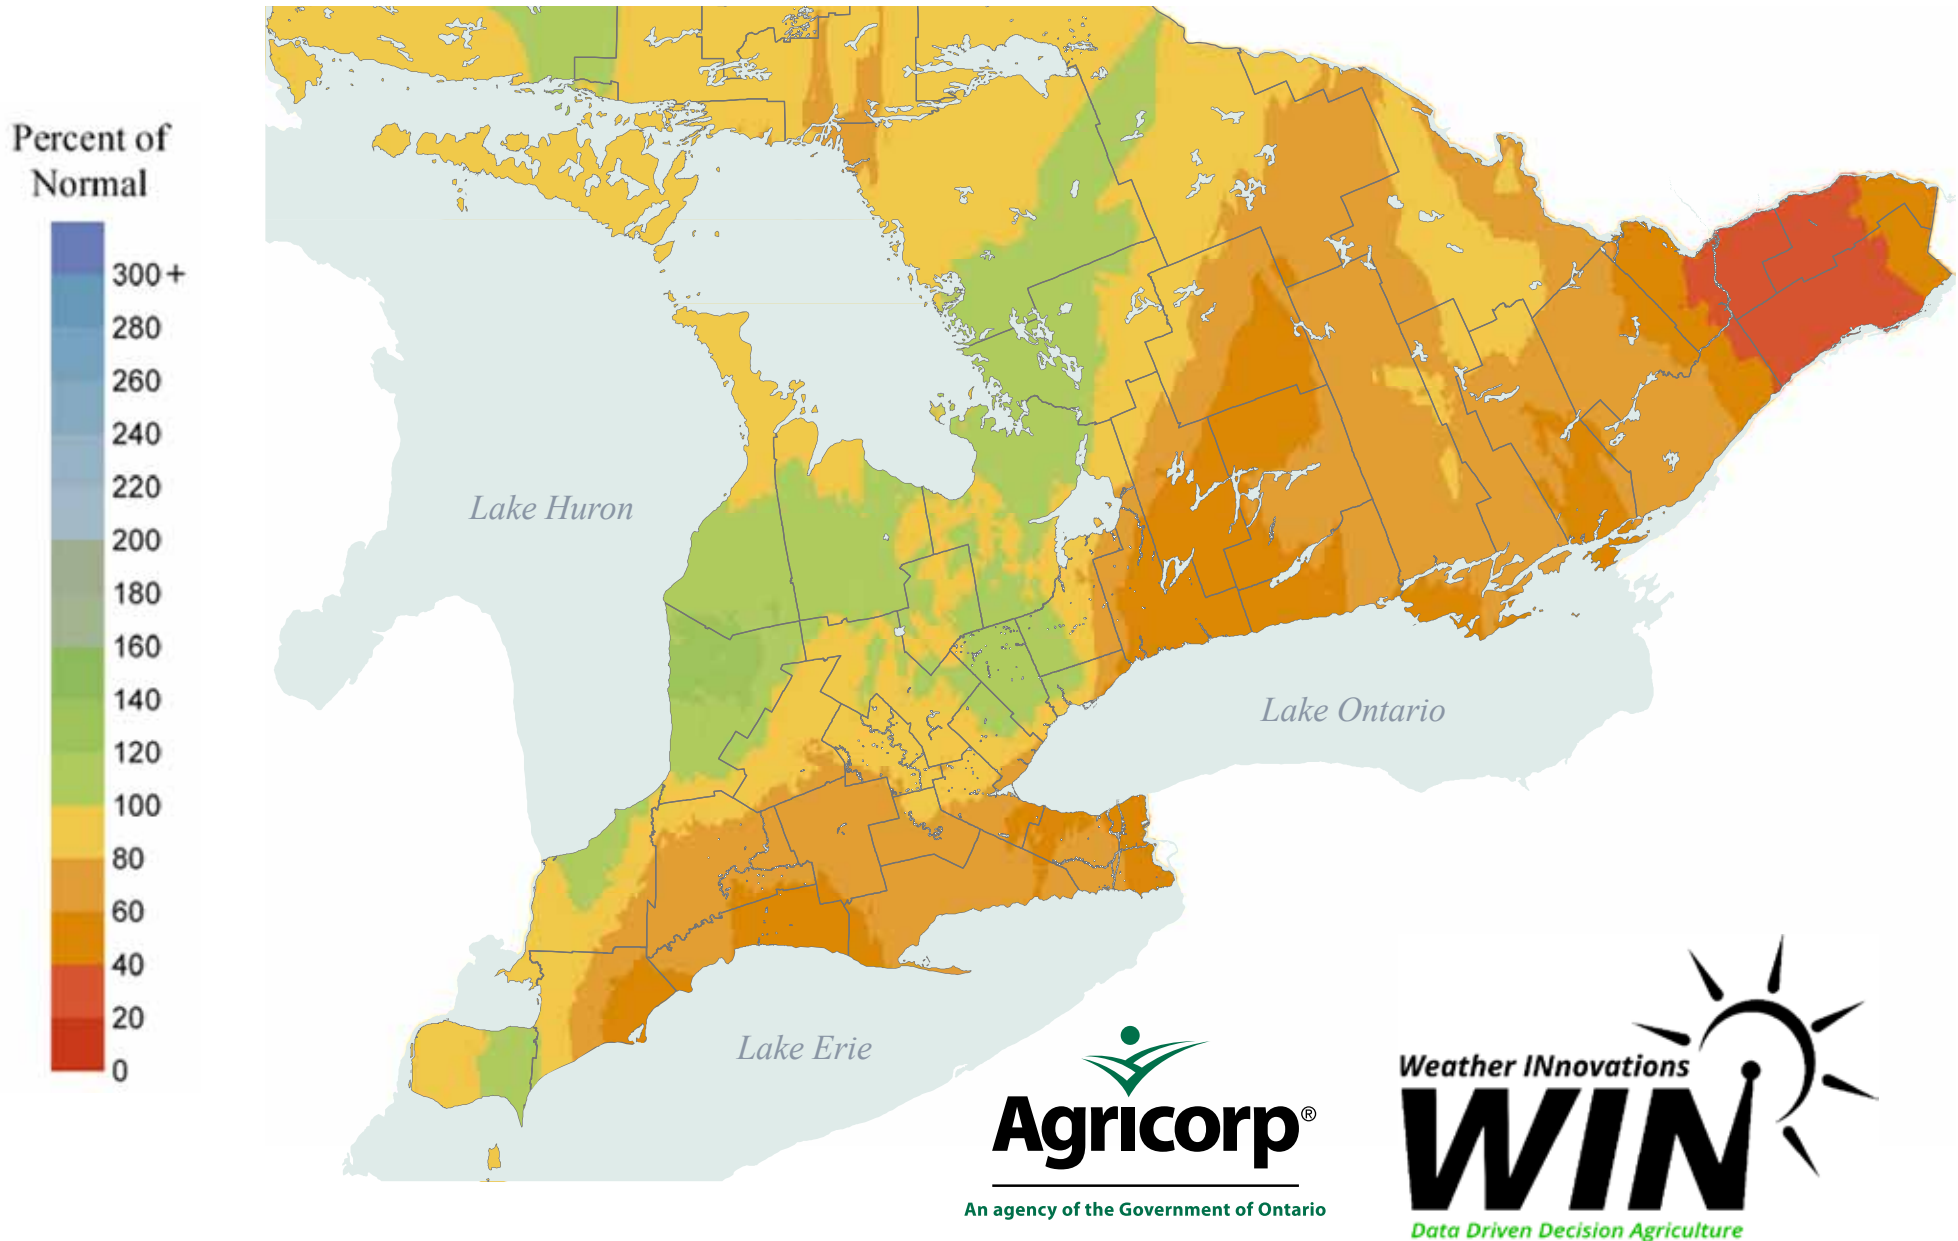

Rainfall: Percent of Normal

June 2020

Produced using weather data collected from WIN, Environment Canada and Agricorp networks. Normals data derived from Environment Canada thirty-year monthly normals.