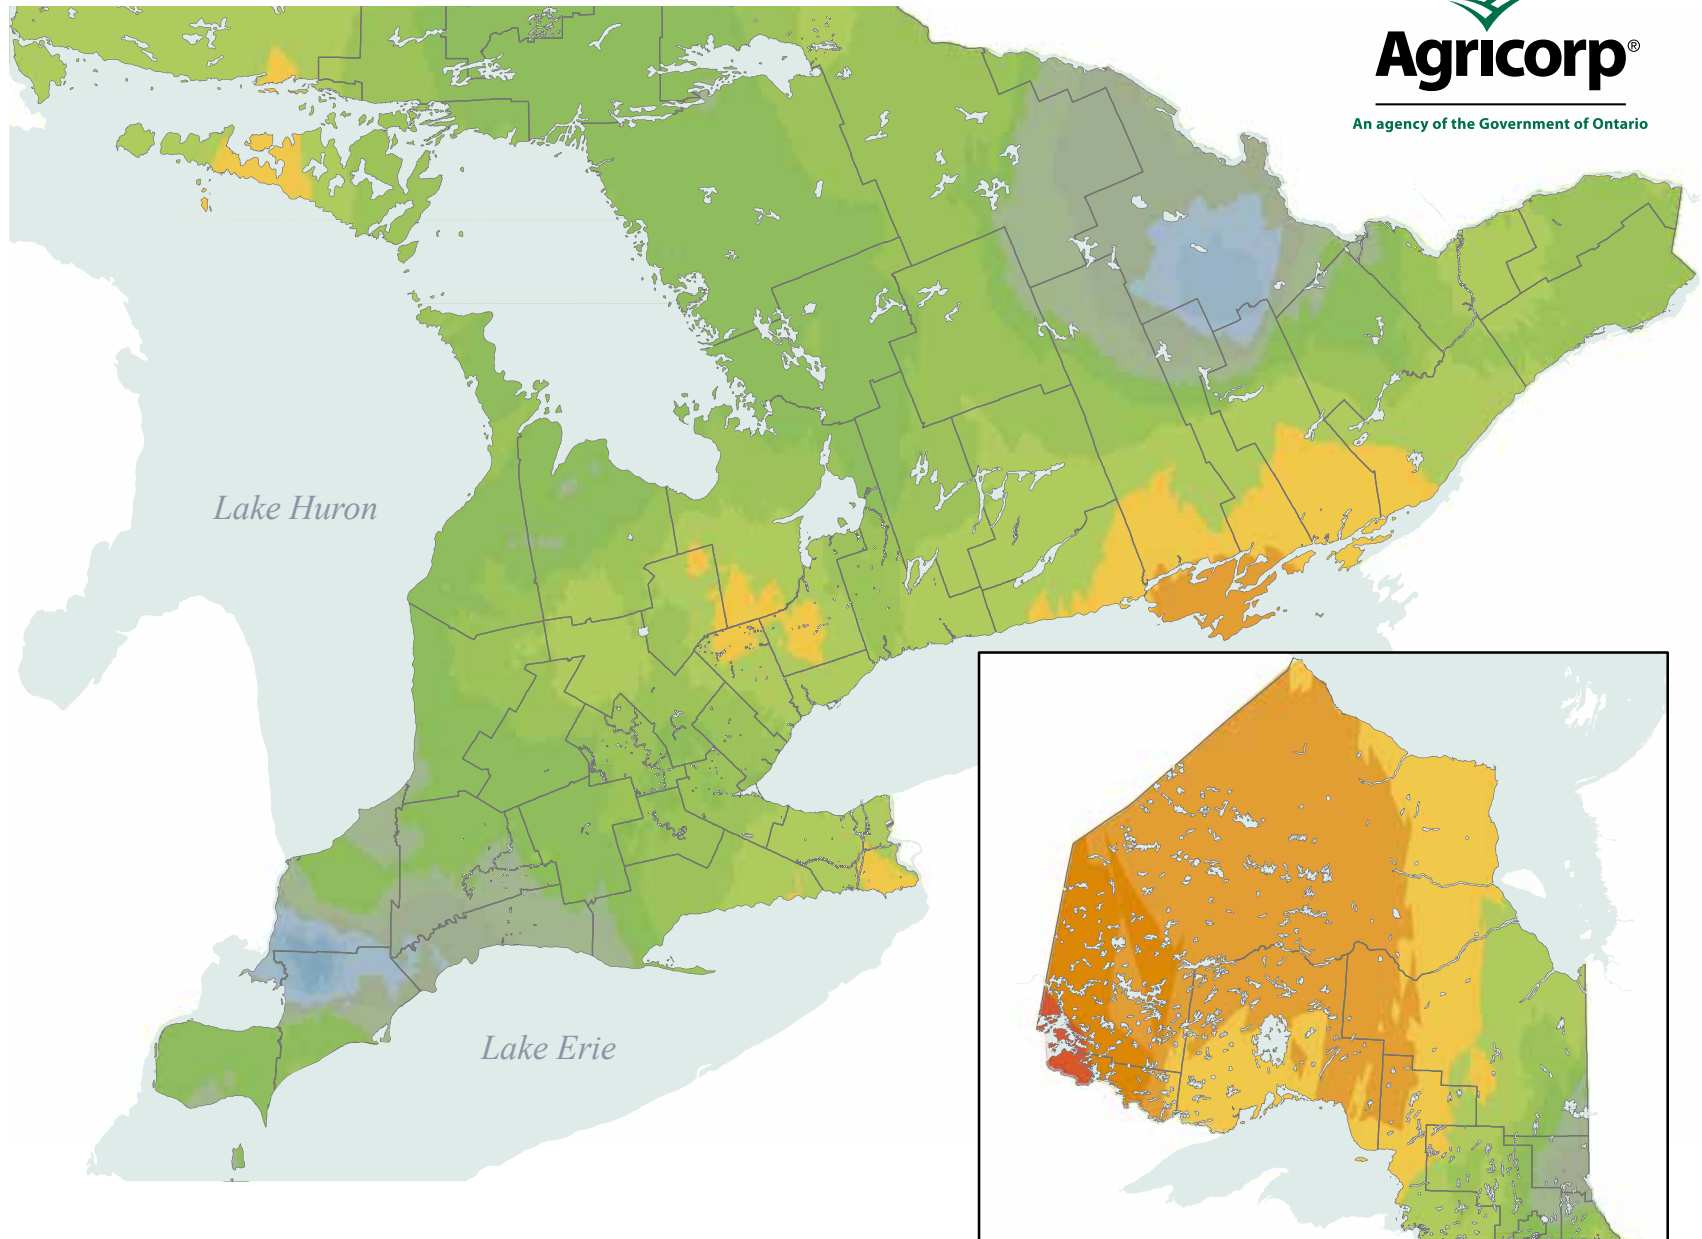

Rainfall: Percent of Normal

June 2021

Percent of Normal

Produced using weather data collected from WIN, Environment Canada and Agricorp networks. Normals data derived from Environment Canada thirty-year monthly normals.