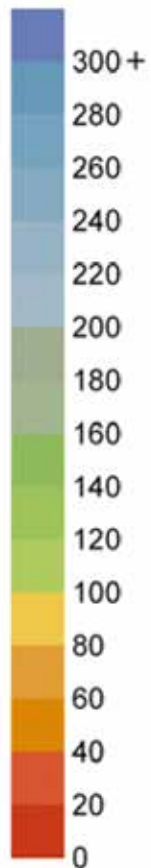

Rainfall: Percent of Normal

June 2021

Percent of Normal

Produced using weather data collected from WIN, Environment Canada and Agricorp networks. Normals data derived from Environment Canada thirty-year monthly normals.